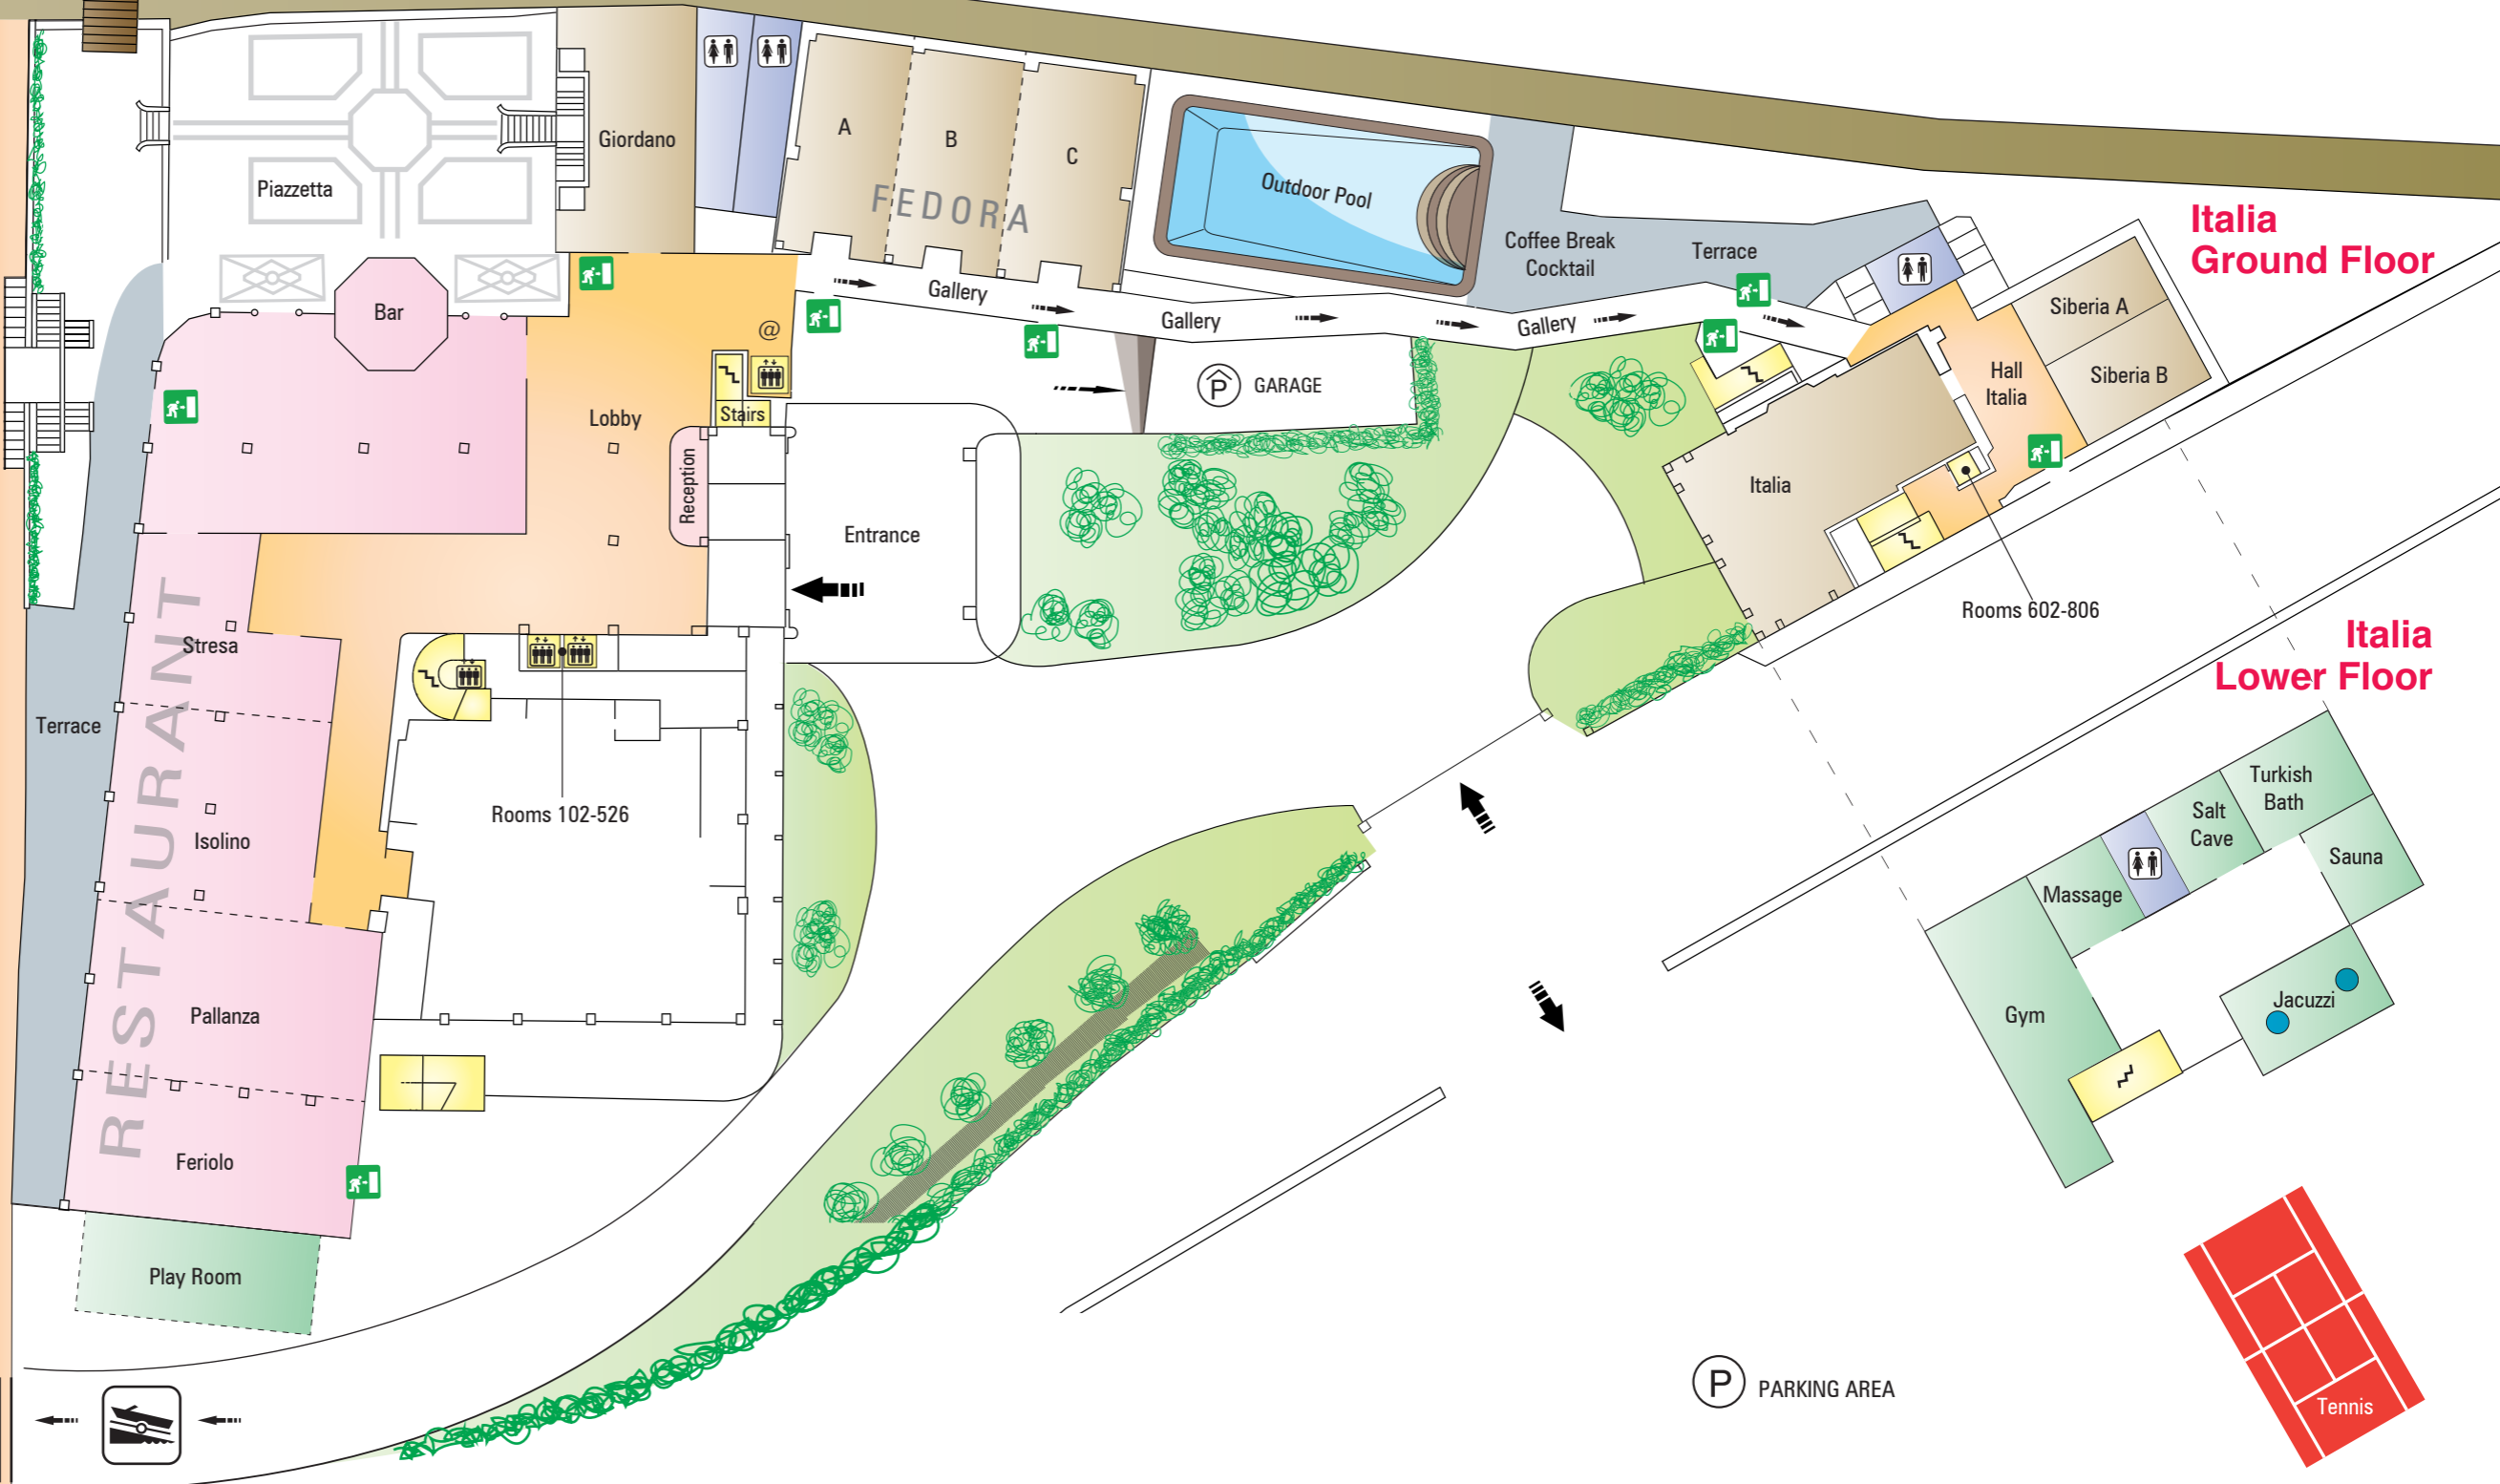

Italia
Ground Floor

Italia
Lower Floor

(P) PARKING AREA

Tennis

	LOBBY	BAR	RESTAURANT	STRESA	ISOLINO	PALLANZA	FERIOLO	PIAZZETTA	GARDEN FEDORA	HALL ITALIA
SqM	80	110	300	53	67	106	75	165	800	28
Size	14.40x5.60x3.30h	14.70x7.50x2.95h	26x13.30x2.93h	8.7x8.19x2.93h	8.8x7.6x2.93h	13.30x8x2.93h	13.30x5.65x2.93h	13.00x12.50	25.00x35	7.85x3.55x2.55h
Way in room	2.00x2.30	2.00x2.30	1.40x2.30	1.40x2.30	1.40x2.30	1.40x2.30	1.40x2.30	2.00x2.30		1.40x2.30
Kw	50	50	50	50	50	50	50	50	50	10
Theatre							50			
School							25			
U-shape							25			
Bord room							20			
Cabaret							24			
Cocktail		150	250	30	40	120	60	150	350	20
Gala			200	25	30	100	50		200	
Buffet			150	25	30	60	40	80	200	
Terrace			80	12	20	40	15			40

	GIORDANO	FEDORA A+B+C	FEDORA A	FEDORA B	FEDORA C	ITALIA	SIBERIA A	SIBERIA B	ROOM STUDIO
SqM	55	142.5	47.5	47.5	47.5	95	22	30	19
Size	5x11x3.30h	15x9.50x3.30h	5x9.50x3.30h	5x9.50x3.30h	5x9.50x3.30h	6x13.50+ 2.80x5 x 2.80h	3.20x6.80x2.80h	4.40x6.80x2.80h	6x3.50x2.75h
Way in room	1.60x2.30h	1.40 x2.30h	1.40x2.30h	1.40x2.30h	1.40x2.30h	1.40x2.30h	1.40x2.30h	1.40x2.30h	0.78x2.10h
Kw	50	50	50	50	50	50	10	10	5
Theatre	40	120	30	30	30	80	16	20	15
School	20	60	20	20	20	50			
U-shape	22	40	22	22	22	30	14	16	
Bord room	18	34	20	20	20	22	12	14	12
Cabaret	16	48	16	16	16	40	10	10	8
Cocktail	30	120	25	25	25	80	20	25	
Gala	20	60	20	20	20	40	10	14	
Buffet									
Terrace									